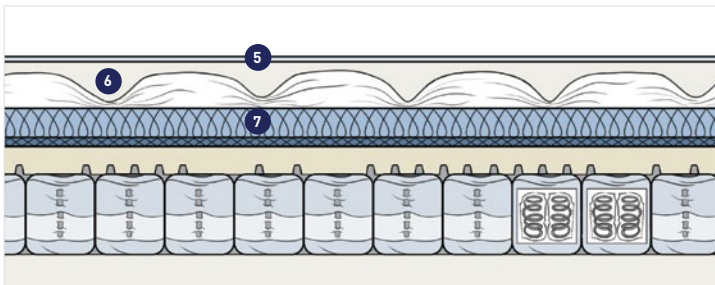

Q10 antioxidant is an anti-aging skincare formula that helps protect your skin from damage.

Cashmere blend sleep surface offers ultimate luxury and superior temperature regulation.

3Mesh is a German engineered, breathable material. Exceptional airflow "supercools" your sleep experience.