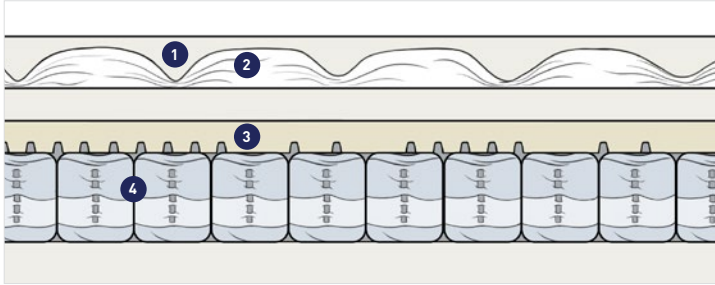

WHAT'S IN A MATTRESS

All **zComfort** mattresses offer the following:

SILVADUR antimicrobial ion technology delivers long-lasting odor protection by inhibiting the growth of bacteria.

Natural wool provides an ideal sleep environment by warming you when it's cold and cooling you when it's warm.

Memory foam is posturized to evenly spread pressure along the length of your body, relieving pressure point discomfort.

Individually pocketed coils are zoned to support and conform to your body while dampening the movement of your partner.

zComfortplus mattresses offer all of the above features, plus...