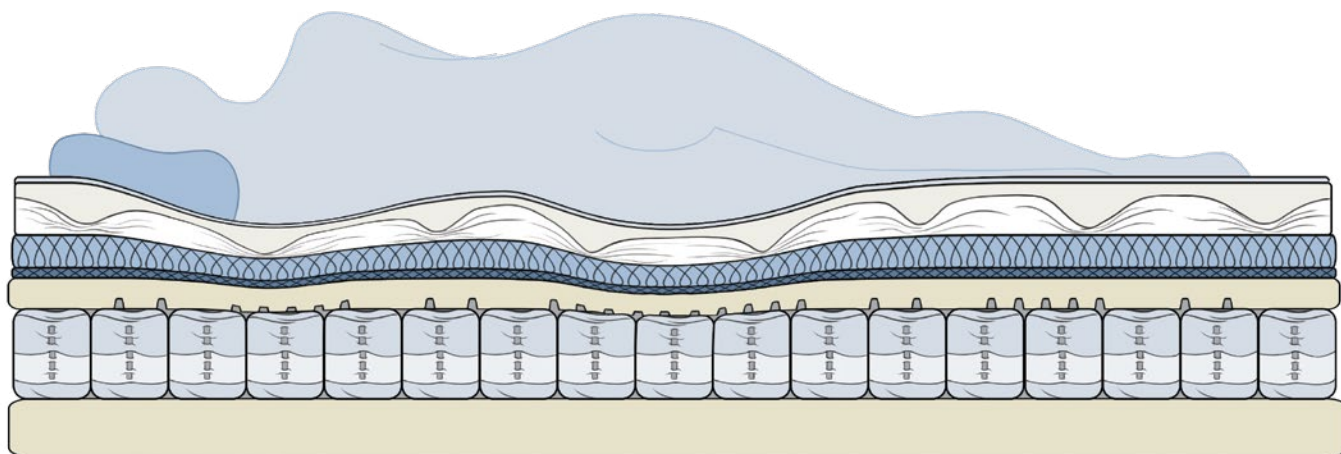

# ZCOMFORT® / ZCOMFORT® *plus*

## A FRESH APPROACH TO SLEEP

Fresh, clean sheets. A fresh set of PJs. A fresh, gentle breeze through your bedroom window. There's nothing like having the perfect conditions for getting a great night's sleep. With zComfort, we've blended natural materials with the latest body care technology to create a fresh approach to mattress design.

## ZONED FOR MAXIMUM SUPPORT

The curve of your back. The shape of your hips. The width of your shoulders. Back sleeper. Side sleeper. Tummy sleeper. No matter your body or sleep habits, zComfort's proprietary layers are zoned to conform to the contours of your body, providing pressure relief, perfect alignment, and allowing you to sleep more naturally.